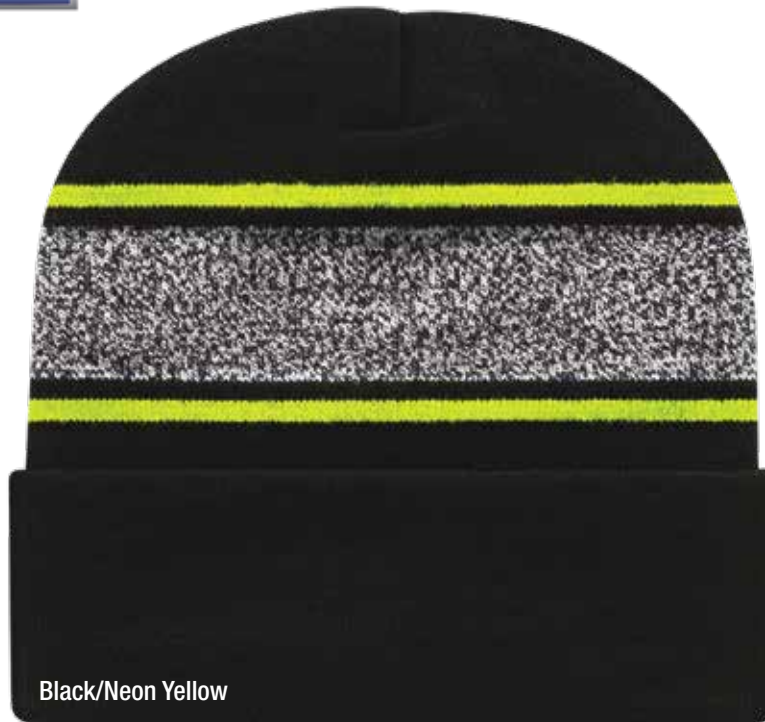

# CAP AMERICA®

**NEW STYLE**  
**CAP AMERICA**  
USA Made Variegated  
Striped Knit  
**RKV12**

- 97% acrylic/3% lycra
- 12" knit
- Solid cuff
- Variegated yarn
- Contrasting Stripes
- Made in the USA with imported yarn
- Case pack: 108

**NEW COLOR**  
**CAP AMERICA**  
USA Made Plaid Knit  
with Cuff  
**RKP12**

- 100% acrylic
- 12" knit
- Plaid knit with solid cuff
- Made in the USA with imported yarn
- Case pack: 108

logo here